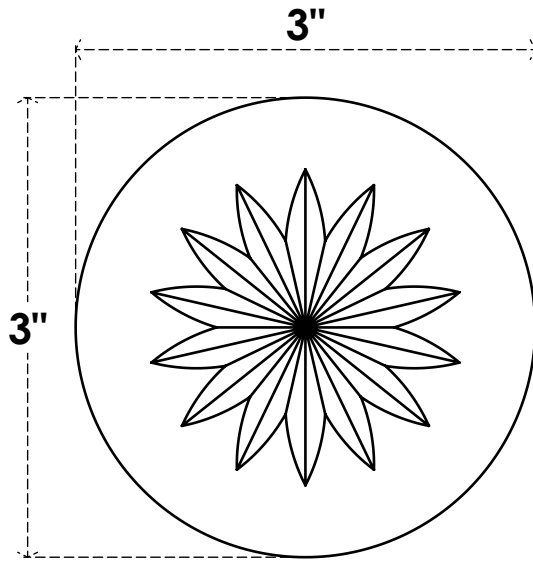

# ROSP030X030X075GRY09

3"W X 3"H X 3/4"P STANDARD GRAYSON FLOWER ROSETTE WITH SQUARE EDGE, ARCHITECTURAL GRADE PVC

**FRONT**

**SIDE**

EKENA MILLWORK  
2300 WEST MAIN ST.  
CLARKSVILLE, TX 75426  
TOLL FREE: 866-607-0453  
WWW.EKENAMILLWORK.COM