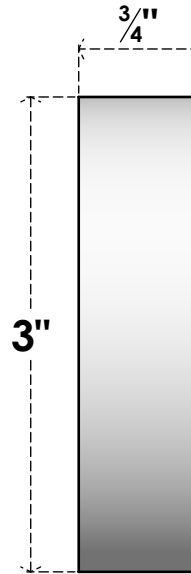

# ROSP030X030X075GRY09

3"W X 3"H X 3/4"P STANDARD GRAYSON FLOWER ROSETTE WITH SQUARE EDGE, ARCHITECTURAL GRADE PVC

**FRONT**

**SIDE**

EKENA MILLWORK  
2300 WEST MAIN ST.  
CLARKSVILLE, TX 75426  
TOLL FREE: 866-607-0453  
WWW.EKENAMILLWORK.COM

**NOTES**

1. INSTALLATION TO BE COMPLETED IN ACCORDANCE WITH MANUFACTURER'S SPECIFICATIONS.
2. DRAWING MAY NOT BE TO SCALE
3. THIS DRAWING IS INTENDED FOR DESIGN AND PLANNING PURPOSES ONLY.
4. ALL INFORMATION CONTAINED HEREIN WAS CURRENT AT THE TIME OF DEVELOPMENT BUT MUST BE REVIEWED AND APPROVED BY THE PRODUCT MANUFACTURER TO BE CONSIDERED ACCURATE.
5. ARCHITECTURAL GRADE PVC PRODUCTS ARE MADE FROM EXPANDED CELLULAR PVC AND COME NATURALLY WHITE BUT MAY BE PAINTED